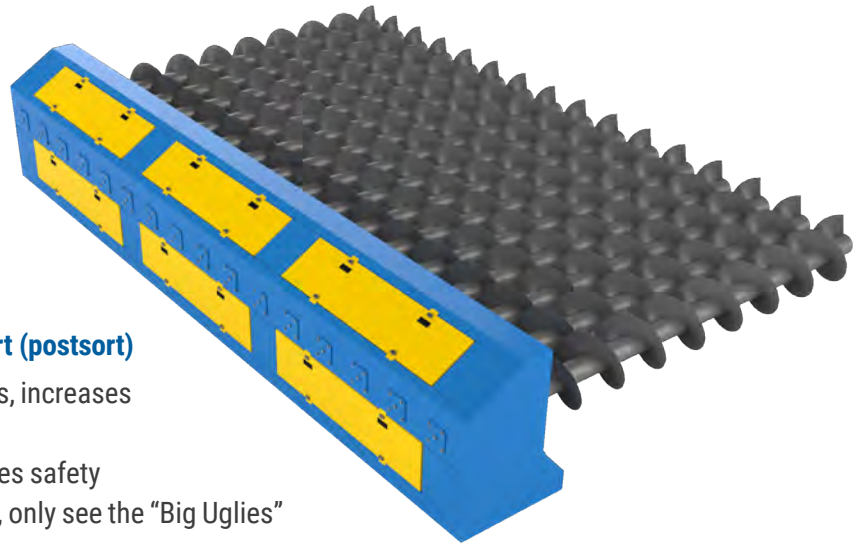

## ***Non-Blinding Screen with Low Wear and Maintenance***

The revolutionary CP Auger Screen™ sizes material by using a series of cantilevered augers that do not wrap or jam, requiring very low-maintenance. Built with low-wear technology, it maintains reliable sizing at high volumes for Single Stream, C&I, C&D, and MSW applications.

## Applications

- Commercial and Industrial
- Municipal Solid Waste
- Single Stream
- Construction and Demolition

### 8" openings are used in front of traditional presort (postsort)

- Decreases amount of material seen by sorters, increases efficiency
- Removes small fraction from sorters, increases safety
- Decreases amount of manual sorters needed, only see the "Big Uglies"

### 5" openings are used as a scalping machine

- Creates homogenous sized streams to properly feed downstream machines
- Captures small OCC (Amazon effect) in one place for better recovery of OCC